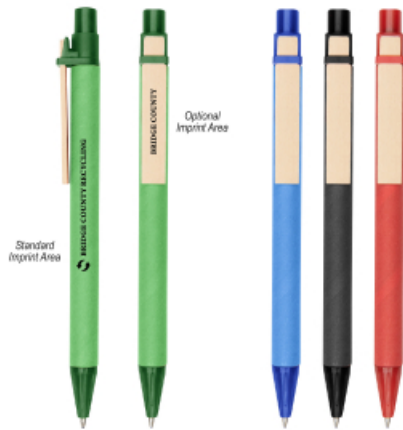

## #11992 Eco-Inspired Pen With Color Barrel

### Description

- COLORS AVAILABLE: Black, Green, Red or Royal Blue, all with Natural Clip.
- IMPRINT COLORS: Standard Silk-Screen Colors
- APPROXIMATE SIZE: 5 1/2" H
- IMPRINT AREA AND METHOD: Barrel: 1 1/2" W x 1/4" H Optional Clip: 1" W x 1/8" H Standard Imprint is the Barrel. Optional Imprint is the Clip. Imprint on Standard Location Unless Otherwise Specified on Order. For Printing on Both Locations Add \$40.00(G) Set Up Plus .25(G) Per Piece.
- SET UP CHARGE: \$40.00(G) per position. \$25.00(G) on re-orders.
- MULTI-COLOR IMPRINT: Not Available.
- PACKAGING: Bulk.
- REFILLS: Black ink, medium point.
- OPTIONAL PEN TUBE: Custom Pen Tube OPT: Add \$40.00(G) set up charge plus .71(G) per piece. Price includes One Color Imprint In One Location On Pen Tube and Pen Insertion. (250 Piece Minimum)
- PLEASE NOTE: Wood products are prone to color variances and will vary between dye lots. Color variances are to be expected as no two wood products will be the exact same shade even within the same dye lot. Assorted colors must be ordered in increments of 50.