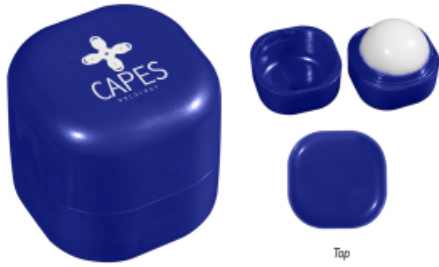

#9280 Lip Moisturizer Cube

Regular Pricing

250	500	1000	2500	5000	
\$2.01	\$1.75	\$1.52	\$1.32	\$1.15	5C

Highlights

- Vanilla Flavored
- Safety Sealed
- Meets FDA Requirements

Packaging Details

Quantity per Box	Box Weight	Box Length	Box Width	Box Height
250	13 lbs.	13"	13"	11"
500	25 lbs.	16"	15"	12"

Dimensions are in inches. Weight is in pounds.

Description

- COLORS AVAILABLE: Blue.
- IMPRINT COLORS: Standard Silk-Screen Colors
- APPROXIMATE SIZE: 1 3/8" W x 1 3/8" H
- IMPRINT AREA AND METHOD: 7/8" Diameter
- SET UP CHARGE: \$40.00(G), \$25.00(G) on re-orders.
- MULTI-COLOR IMPRINT: Not Available
- PACKAGING: Bulk