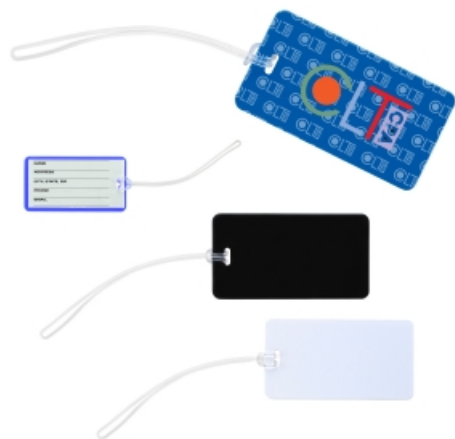

#7520 Voyage Luggage Tag

Regular Pricing

| 250 | 500 | 1000 | 2500 | 5000 | |
|--------|--------|--------|--------|--------|----|
| \$1.56 | \$1.35 | \$1.18 | \$1.02 | \$0.79 | 5C |

Highlights

- PVC Material
- Durable PVC Spaghetti Strap Attachment
- ID Card

Dimensions are in inches. Weight is in pounds.

Description

- COLORS AVAILABLE: Black, Blue or White.
- IMPRINT COLORS: Digibrite Process. Standard Pricing Includes 1-4 Color Imprint In One Location.
- APPROXIMATE SIZE: 4 1/4" W x 2 1/4" H
- IMPRINT AREA AND METHOD: Standard: 3 1/4" W x 2" H • Optional Full Bleed: 4 1/4" W x 2 1/4" H
- SET UP CHARGE: \$50.00(G), \$25.00(G) on re-orders.
- INDIVIDUAL PERSONALIZATION: Add \$100.00(G) set up charge plus \$1.00(G) per piece. Set up charges also apply on re-orders.
- PACKAGING: Poly Bag. Strap ships unassembled.