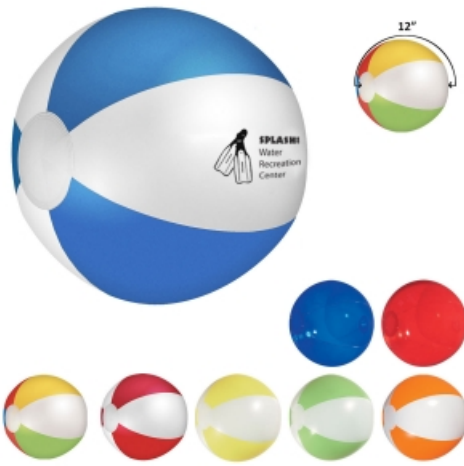

## #751 12" Beach Ball

### Description

- COLORS AVAILABLE: Multi-Color: Yellow/White/Blue/Red/Green. White/Red, White/Blue, White/Green, White/Orange or White/Yellow. Translucent: Blue.
- IMPRINT COLORS: Standard Pad-Print Colors
- APPROXIMATE SIZE: 12" Inflated
- IMPRINT AREA AND METHOD: 2 ½" W x 2 ½" H
- SET UP CHARGE: \$40.00(G) per panel. \$25.00(G) on re-orders.
- MULTI-COLOR IMPRINT: Not Available
- MULTI-PANEL IMPRINT: Add .60(G) per panel, per piece. Imprint On White Panel Unless Otherwise Specified On Order.
- PACKAGING: Bulk