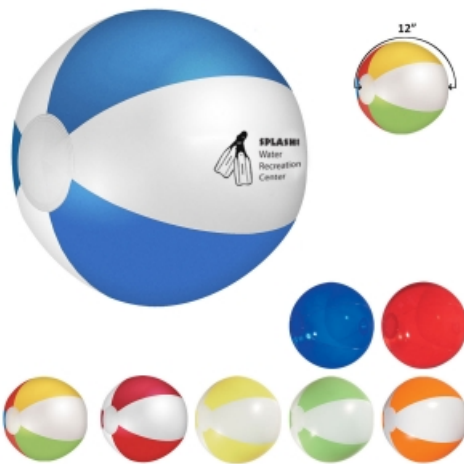

## #751 12" Beach Ball

### Description

- COLORS AVAILABLE: Multi-Color: Yellow/White/Blue/Red/Green. White/Red, White/Blue, White/Green, White/Orange or White/Yellow. Translucent: Blue.
- IMPRINT COLORS: Standard Pad-Print Colors
- APPROXIMATE SIZE: 12" Inflated
- IMPRINT AREA AND METHOD: 2 1/2" W x 2 1/2" H
- SET UP CHARGE: \$40.00(G) per panel. \$25.00(G) on re-orders.
- MULTI-COLOR IMPRINT: Not Available
- MULTI-PANEL IMPRINT: Add .60(G) per panel, per piece. Imprint On White Panel Unless Otherwise Specified On Order.
- PACKAGING: Bulk