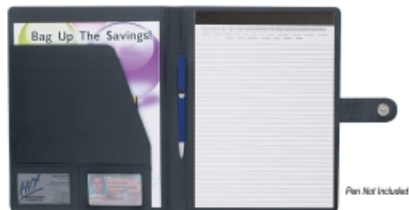

#6443 Pebble Grain Portfolio

Regular Pricing

25	50	100	250	500	
\$22.72	\$19.76	\$17.18	\$14.94	\$12.99	5C

Highlights

- Includes 30 Page Lined 8 1/2" x 11" Writing Pad
- Card Holders, Elastic Pen Loop, Inside Flap Pocket
- Snap Closure
- Laichi 100% Polyurethane Cover

Packaging Details

Quantity per Box	Box Weight	Box Length	Box Width	Box Height
25	31 lbs.	19"	15"	12"

Dimensions are in inches. Weight is in pounds.

Description

- COLORS AVAILABLE: Black.
- IMPRINT: Silk-Screen or Debossed
- IMPRINT COLORS: Standard Silk-Screen Colors
- APPROXIMATE SIZE: 10" W x 12 1/4" H
- IMPRINT AREA AND METHOD: Silk-Screen: 4 1/2" W x 5" H • Debossed: 3 7/8" W x 5" H
- SET UP CHARGE: Silk-Screen: \$40.00(G) • Debossed: \$50.00(G)
Re-orders: \$25.00(G)
- MULTI-COLOR IMPRINT: Not Available
- PACKAGING: Bulk