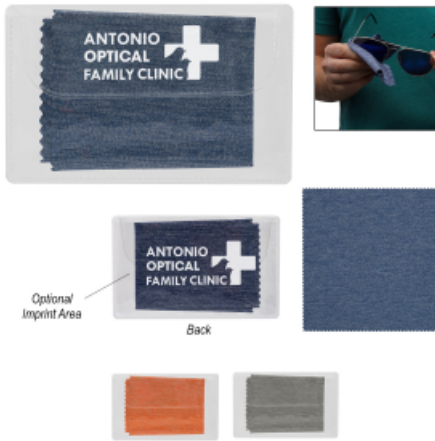

#55172 Heathered Cleaning Cloth In Case

Regular Pricing

250	500	1000	2500	5000	
\$1.04	\$0.90	\$0.78	\$0.68	\$0.59	5C

Highlights

- 6" W x 6" H Cloth
- 100% Polyester
- Great For Cleaning Glasses And Device Screens

Packaging Details

Quantity per Box	Box Weight	Box Length	Box Width	Box Height
250	6 lbs.	12"	10"	6"
500	11 lbs.	13"	13"	11"

Dimensions are in inches. Weight is in pounds.

Description

- COLORS AVAILABLE: Blue, Gray or Orange.
- IMPRINT COLORS: Standard Silk-Screen Colors
- APPROXIMATE SIZE: Case: 4" W x 2 1/4" H
- IMPRINT AREA AND METHOD: Standard Flap: 2" W x 3/4" H • Optional Back: 2" W x 1" H Standard Imprint Area is the Flap. Optional Imprint Area is the Back. Imprint on Standard Location Unless Otherwise Specified on order. For Printing on Both Positions, Add \$40.00(G) Set Up Plus .25(G) Per Piece.
- SET UP CHARGE: \$40.00(G) per color, per side. \$25.00(G) on re-orders.
- MULTI-COLOR IMPRINT: Add .25(G) per extra color, per side, per piece. (2 Color Maximum)
- SECOND SIDE IMPRINT: Add .25(G) per color, per piece.
- PACKAGING: Bulk.
- PLEASE NOTE: Material color might vary slightly from piece to piece or lot to lot due to the nature of the custom fabric.