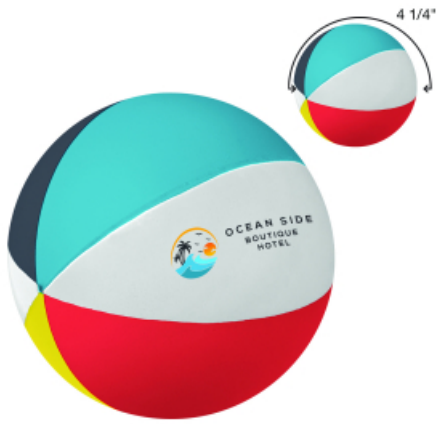

## #4175 Beach Ball Shape Stress Reliever