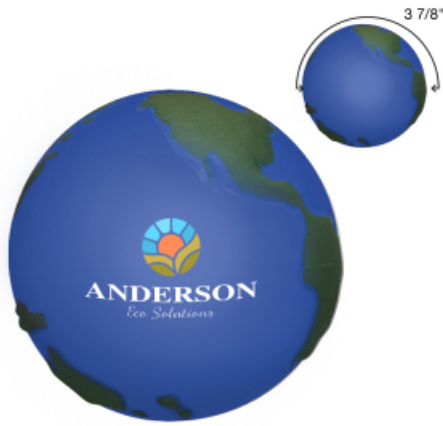

## #4089 Globe Shape Stress Reliever