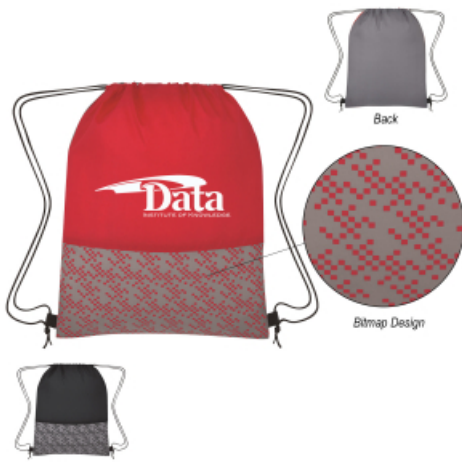

#3196 Bitmap Drawstring Backpack

Regular Pricing

	150	250	500	1000	2500	
Blank	\$2.78	\$2.42	\$2.10	\$1.83	\$1.59	5C
Silk-Screen	\$3.47	\$3.02	\$2.63	\$2.29	\$1.99	5C

Highlights

- Made Of 210D Polyester
- Drawstring Closure
- Spot Clean/Air Dry

Packaging Details

Quantity per Box	Box Weight	Box Length	Box Width	Box Height
100	9 lbs.	19"	15"	12"
200	16 lbs.	25"	17"	13"

Dimensions are in inches. Weight is in pounds.

Description

- COLORS AVAILABLE: Black or Red.
- IMPRINT COLORS: Standard Silk-Screen or Transfer Colors
- APPROXIMATE SIZE: 12 3/4" W x 16 1/2" H
- IMPRINT AREA AND METHOD: 8" W x 6" H
- SET UP CHARGE: \$50.00(G) per color. \$25.00(G) on re-orders.
- MULTI-COLOR IMPRINT: Silk-Screen: Add \$0.50(G) per extra color, per piece. (2 Color Maximum) *Transfer: Add \$0.50(G) per extra color, per piece. *4-Color Process: Total Set Up Charge: \$200.00(G). One Color included in price, 3 additional colors at \$0.50(G) per color, per piece. Set Up Charges also apply to re-orders. Additional production time required.
- PACKAGING: Bulk