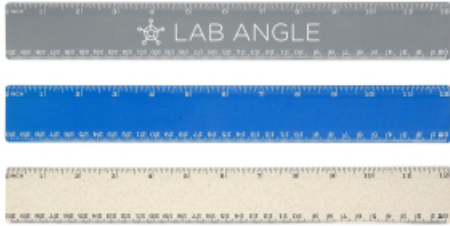

#1739 12" Harvest Ruler

Regular Pricing

250	500	1000	2500	5000	
\$1.55	\$1.35	\$1.17	\$1.02	\$0.89	5C

Highlights

- Small Amounts Of Plant-Based Material Are Used To Create A Flecked Finish
- No Indication Of Extractable Gluten In Testing

Packaging Details

Quantity per Box	Box Weight	Box Length	Box Width	Box Height
100	7 lbs.	17"	12"	5"

Dimensions are in inches. Weight is in pounds.

Description

- COLORS AVAILABLE: Blue, Gray or Natural.
- IMPRINT COLORS: Standard Pad-Print Colors
- APPROXIMATE SIZE: 12" W x 1 1/2" H
- IMPRINT AREA AND METHOD: 5 1/5" W x 3/4" H
- SET UP CHARGE: \$40.00(G), \$25.00(G) on re-orders.
- PACKAGING: Poly Bag