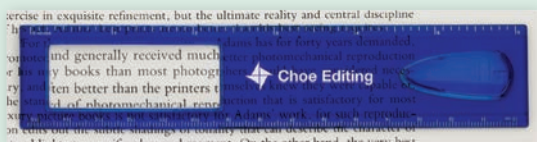

#1642 - 6" MAGNIFIER RULER WITH BOOKMARK

• Measures Up To 6" Or 15 cm

COLORS AVAILABLE: Translucent: Blue, Red, Green or Clear.
SET UP CHARGE: $40.00(G) per color.
$25.00(G) on re-orders.

As low as
$.65(c)
250 minimum