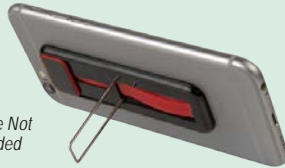

$.75 to $1.00

#2934 PHONE STAND WITH FINGER LOOP

- Price Includes 1-Color/1-Location Imprint.
- See Website For Digibrite Charges.
- Adheres To Back Of Your Phone With Strong Adhesive
- Makes Holding And Handling Smartphone Easier

COLORS AVAILABLE: Black with Black, Blue, Gray, Lime Green, Orange, Purple, Red or White.
SET UP CHARGE: *Silk-Screen*: $40.00(G)
Digibrite: $50.00(G) • *Digibrite Personalization*: $100.00(G) • *Re-orders*: $25.00(G)

*Phone Not Included

As low as
$.99(c)
250 minimum

#136 COLLAPSIBLE PHONE GRIP & STAND

- Convenient Phone Ring That Doubles As A Stand
- Adheres To Back Of Your Phone With Strong Adhesive
- Makes Holding And Handling Smartphone Easier

COLORS AVAILABLE: Black, Blue, Lime Green, Orange, Purple, Red or White.
SET UP CHARGE: *Pad-Print*: $40.00(G)
Digibrite: $50.00(G) • *Re-orders*: $25.00(G)

As low as
$.99(c)
500 minimum

NEW!