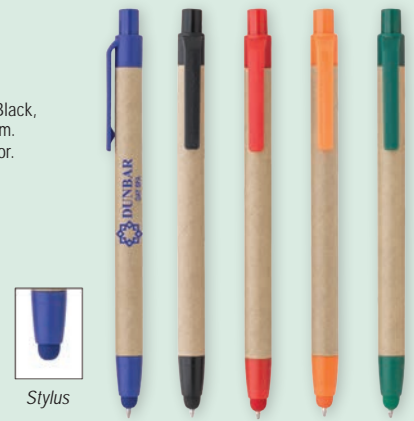

As low as
\$.45(c)
250 minimum

#974 BURMA STYLUS PEN

• Plunger Action • Paper Barrel
• Push Down To Use Pen And Retract To Use Stylus

COLORS AVAILABLE: Natural with Black, Green, Red, Royal Blue or Orange Trim.
SET UP CHARGE: \$40.00(G) per color. \$25.00(G) on re-orders.

As low as
\$.45(c)
250 minimum

Stylus

\$.09 to \$.50

#729 AURORA METALLIC STYLUS PEN

- Twist Action Pen • Stylus On Top
- Rubber Grip For Writing Comfort And Control

COLORS AVAILABLE: *Metallic*: Black, Blue, Green, Orange, Purple or Red, all with Black Trim.
 SET UP CHARGE: \$40.00(G) per color.
 \$25.00(G) on re-orders.