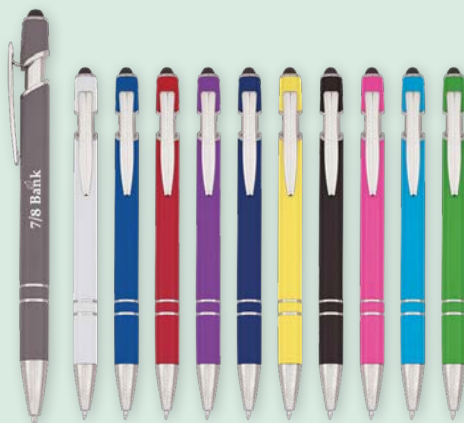

#578 ROSLIN INCLINE STYLUS PEN

• Plunger Action • Stylus On Top

COLORS AVAILABLE: Red, Purple, Navy, Gray, Royal Blue, Black or White.
Neon: Pink, Yellow, Blue or Green.
SET UP CHARGE: $40.00(G) per color. $25.00(G) on re-orders.

As low as
$.59(c)
250 minimum

#492 SIAN STYLUS PEN

• Plunger Action
• Push Down To Use Pen And Retract To Use Stylus
• Rubber Grip For Writing Comfort And Control

COLORS AVAILABLE: White with Black, Blue, Burgundy, Green, Lime Green, Orange, Purple or Red.
SET UP CHARGE: $40.00(G) per color. $25.00(G) on re-orders.

As low as
$.59(c)
250 minimum

Stylus

HIT
EXCLUSIVE!