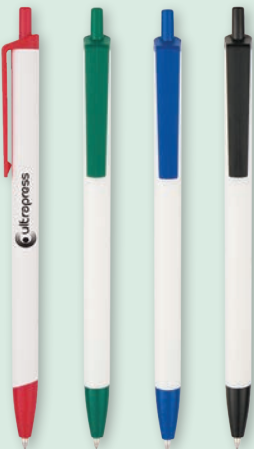

As low as
\$.25(c)
250 minimum

#775 SLIM CLICK PEN

• Plunger Action

COLORS AVAILABLE: White with Black, Blue, Green or Red Trim.

SET UP CHARGE: \$40.00(G) per color. \$25.00(G) on re-orders.

As low as
\$.25(c)
250 minimum