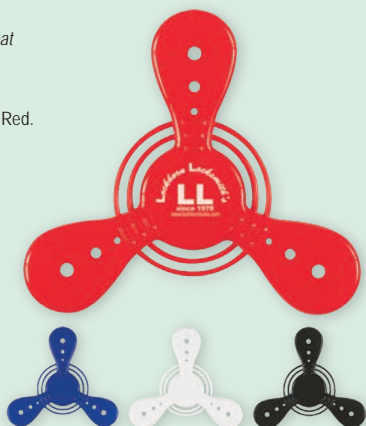

$.51 to $.74

#753 SATURN 7" FLYING DISK
• This Uniquely Designed Flying Disk Is A Great Item To Put Your Corporate Logo On
• Great For Family Outings Or Picnics

COLORS AVAILABLE: Blue, Black, White or Red.
SET UP CHARGE: $40.00(G) per color.
$25.00(G) on re-orders.

As low as
$.59(c)
100 minimum