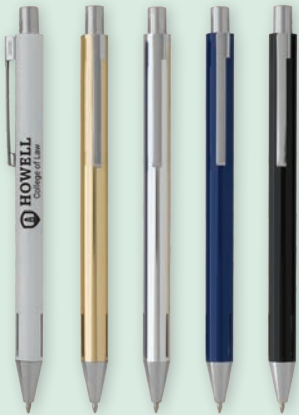

#998 PARKER PEN

- Aluminum Pen
- Plunger Action

COLORS AVAILABLE: Black, Gold, Silver, White or Slate Blue.
SET UP CHARGE: *Silk-Screen*: $40.00(G) per color. • *Laser Engraved*: $45.00(G)
Re-orders: $25.00(G)

As low as
$.99(c)
100 minimum