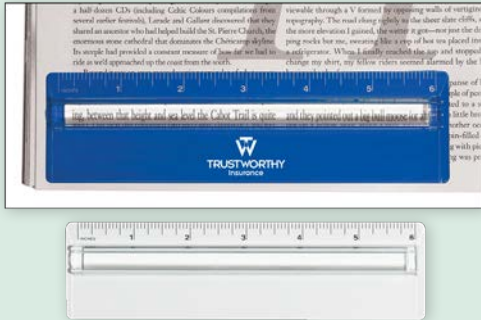

$.51 to $.74

#1639 PLASTIC 6" RULER WITH MAGNIFYING GLASS

COLORS AVAILABLE: Blue or White.
SET UP CHARGE: $40.00(G) per color.
$25.00(G) on re-orders.

As low as
$.69(c)
250 minimum