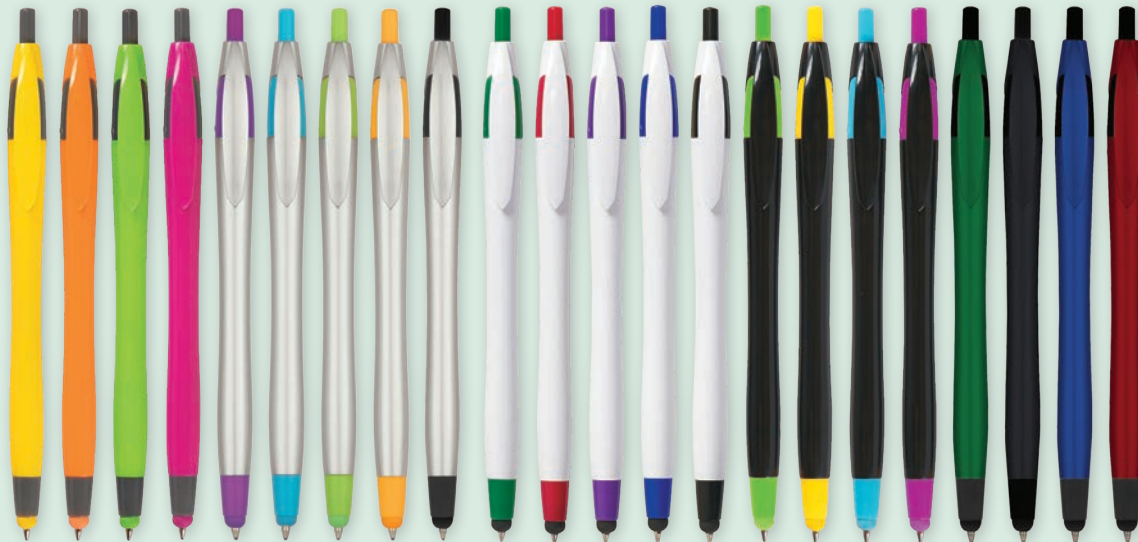

#947 DART PEN WITH STYLUS

- Plunger Action
- Push Down To Use Pen And Retract To Use Stylus

COLORS AVAILABLE: White with Blue, Black, Red, Purple or Green Trim. Silver with Light Blue, Lime Green, Orange or Purple Trim. Black with Light Blue, Lime Green, Purple or Yellow Trim. Light Blue, Fuchsia, Lime Green, Orange or Yellow, all with Gray Trim. *Metallic:* Black, Blue, Burgundy, Green or Silver, all with Black Trim.

As low as
$.49(c)
250 minimum

Stylus