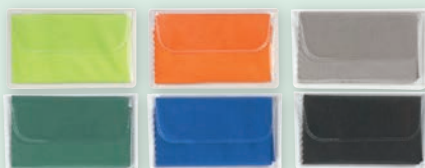

$.51 to $.74

#753 SATURN 7" FLYING DISK
• This Uniquely Designed Flying Disk Is A Great Item To Put Your Corporate Logo On
• Great For Family Outings Or Picnics

COLORS AVAILABLE: Blue, Black, White or Red.
SET UP CHARGE: $40.00(G) per color.
$25.00(G) on re-orders.

As low as
$.59(c)
100 minimum

#727 SMALL DISCUS
• Made With Up To 25% Post-Industrial Recycled Polypropylene Material
• Made In The USA

COLORS AVAILABLE: White, Lime Green, Blue, Black or Red.
SET UP CHARGE: $40.00(G),
$25.00(G) on re-orders.

As low as
$.59(c)
100 minimum

#9010 MINI TISSUE PACKET
• Contains 10 Tissues

COLORS AVAILABLE: Black, Blue, Green, Pink, Red or White.
SET UP CHARGE: $45.00(G),
$25.00(G) on re-orders.

As low as
$.59(c)
250 minimum

#8716 TRAVEL SIZE NAIL FILE WITH KEY RING

• Shape And Smooth Nail Edges
• Split Ring Attachment
• Convenient Travel Size

COLOR AVAILABLE: White.
SET UP CHARGE: $40.00(G) per side.
$25.00(G) on re-orders.

As low as
$.59(c)
250 minimum

NEW!

#2081 - 6MM CARABINER WITH SPLIT RING
• Split Ring Attachment

COLORS AVAILABLE: Silver, Blue, Red, Black, Green or Purple.
SET UP CHARGE: $45.00(G) per side.
$25.00(G) on re-orders.

As low as
$.59(c)
300 minimum

#72 WHISTLE LIGHT/KEY CHAIN
• Red Light • Safety Whistle • Split Ring Attachment
• Squeeze And Release To Turn On/Off
• Button Cell Batteries Included

COLORS AVAILABLE: Black, White, Ruby Red, Sage Green, Indigo Blue or Purple.
SET UP CHARGE: $40.00(G) per color.
$25.00(G) on re-orders.

As low as
$.59(c)
150 minimum

#6242 MICROFIBER CLEANING CLOTH IN CASE
• 6" W x 6" H Cloth • 220 Gram Microfiber
• Great For Cleaning Sunglasses Or Computer Screens

COLORS AVAILABLE: Clear Case with Black, Royal Blue, Red, Orange, Lime Green, Gray or Green Cloth.
SET UP CHARGE: $40.00(G) per color, per side. $25.00(G) on re-orders.