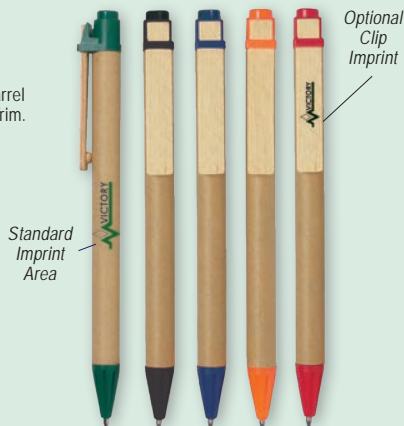

SET UP CHARGE: \$40.00(G), \$25.00(G) on re-orders.

As low as
\$.43(c)
250 minimum

#328 TWIN-WRITE PEN WITH HIGHLIGHTER

- Twist Action • Ballpoint Pen With Black Ink
- Chisel Tip Highlighter

COLORS AVAILABLE: Blue or Green, both with Matching Highlighter or White with Yellow Highlighter.

SET UP CHARGE: \$40.00(G), \$25.00(G) on re-orders.

As low as
\$.45(c)
250 minimum

#665 ECO-INSPIRED PEN

- Plunger Action
- Paper Barrel With Wooden Clip

COLORS AVAILABLE: Natural Paper Barrel with Green, Red, Orange, Blue or Black Trim.

SET UP CHARGE: \$40.00(G) per color, per position. \$25.00(G) on re-orders.

As low as
\$.45(c)
250 minimum

#728 SASSY PEN

- Price Includes 1-Color/1-Location Imprint. See Website For Digibrite Charges.
- Plunger Action • Rubber Grip For Writing Comfort And Control