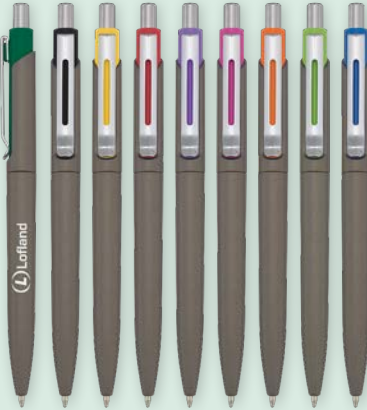

#678 RIA SLEEK WRITE PEN

- Plunger Action
- Sleek Write Low Viscosity Ink
- Rubber Grip For Writing Comfort And Control

COLORS AVAILABLE: Gunmetal with Black, Blue, Green, Lime Green, Orange, Pink, Purple, Red or Yellow.
SET UP CHARGE: $40.00(G) per color.
$25.00(G) on re-orders.

As low as
$.55(c)
250 minimum

Sleek
WRITE

#891 NANO STICK GEL PEN

- Plunger Action
- Rubber Grip For Writing Comfort And Control

COLORS AVAILABLE: Translucent: Blue or Black.
SET UP CHARGE: $40.00(G) per color.
$25.00(G) on re-orders.

As low as
$.55(c)
250 minimum