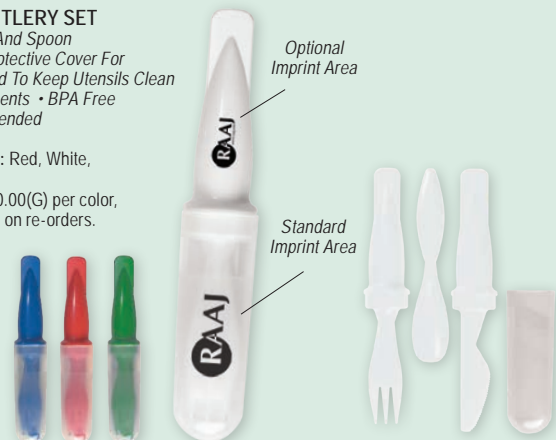

#2420 - 3-PIECE CUTLERY SET

- Includes Fork, Knife And Spoon
- Utensils Slide Into Protective Cover For Convenient Travel And To Keep Utensils Clean
- Meets FDA Requirements • BPA Free
- Hand Wash Recommended

COLORS AVAILABLE: Red, White, Blue or Green.
SET UP CHARGE: $40.00(G) per color, $25.00(G) on re-orders.

As low as
$.99(c)
100 minimum