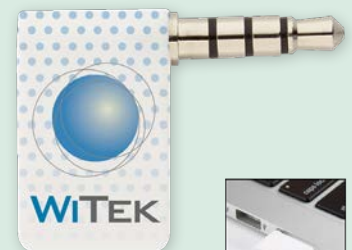

#273 MIC CHECK MICROPHONE BLOCKER

- Simply Plug In To Your Laptop, Smart Phone Or Tablet's Earphone Jack To Keep Conversations Private

COLORS AVAILABLE: White.
SET UP CHARGE: $50.00(G)
Re-orders: $25.00(G)

As low as
$.99(c)
250 minimum