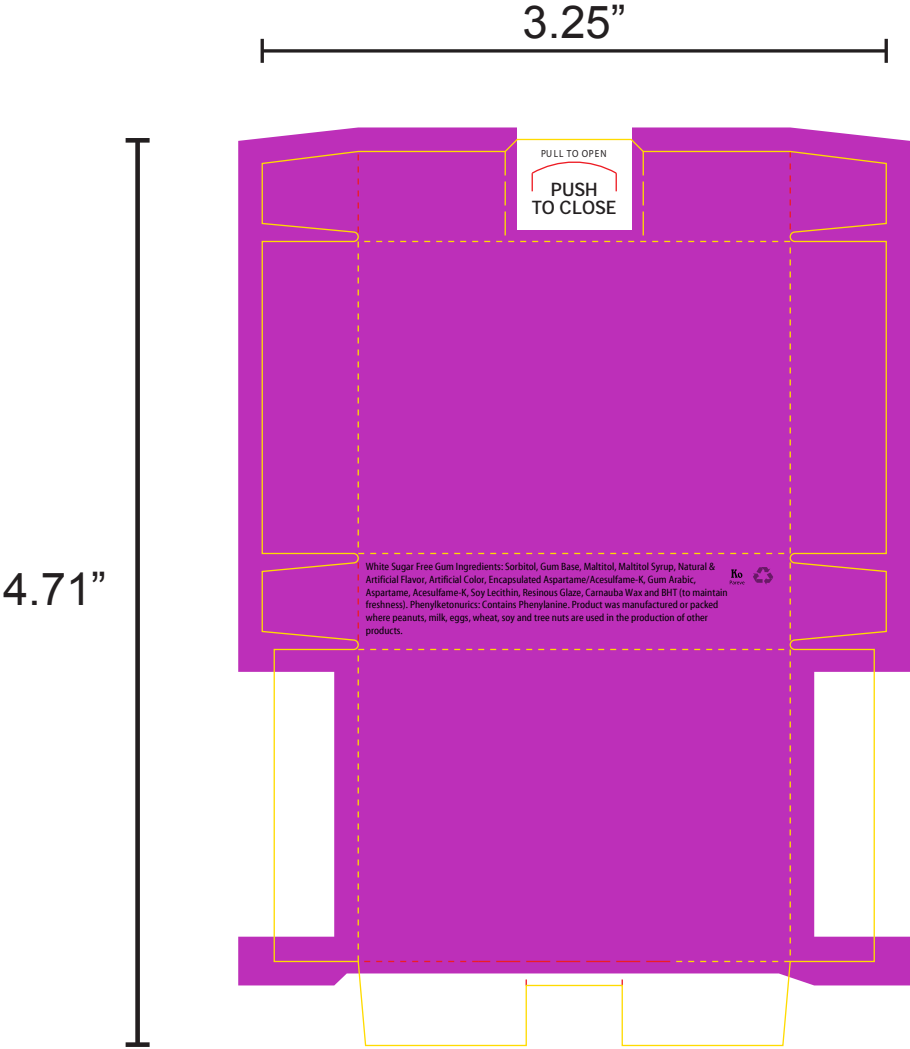

Actual Box Size:
3.25" x 4.71" (red line)
with a 1/16" bleed on all sides

AB25