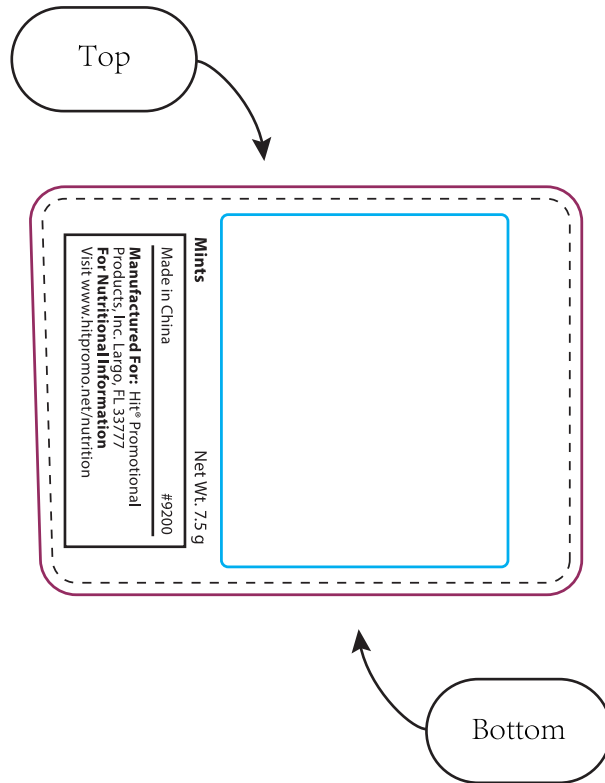

Tube Mints

- Bleed line
- - - Label / Cut Line
- Live Imprint Area

Dashed Line For Imprint Area Only, Will Not Print.

1" 0.5" 0"	Artist/Date: Order #: Ship Date: Imprint Color: Item Color:	Item #: 9200 Max Imprint Size: 2.75"W x 2"H Imprint Type: 4CP / HP Label	Proofing:
------------------	---	--	-----------