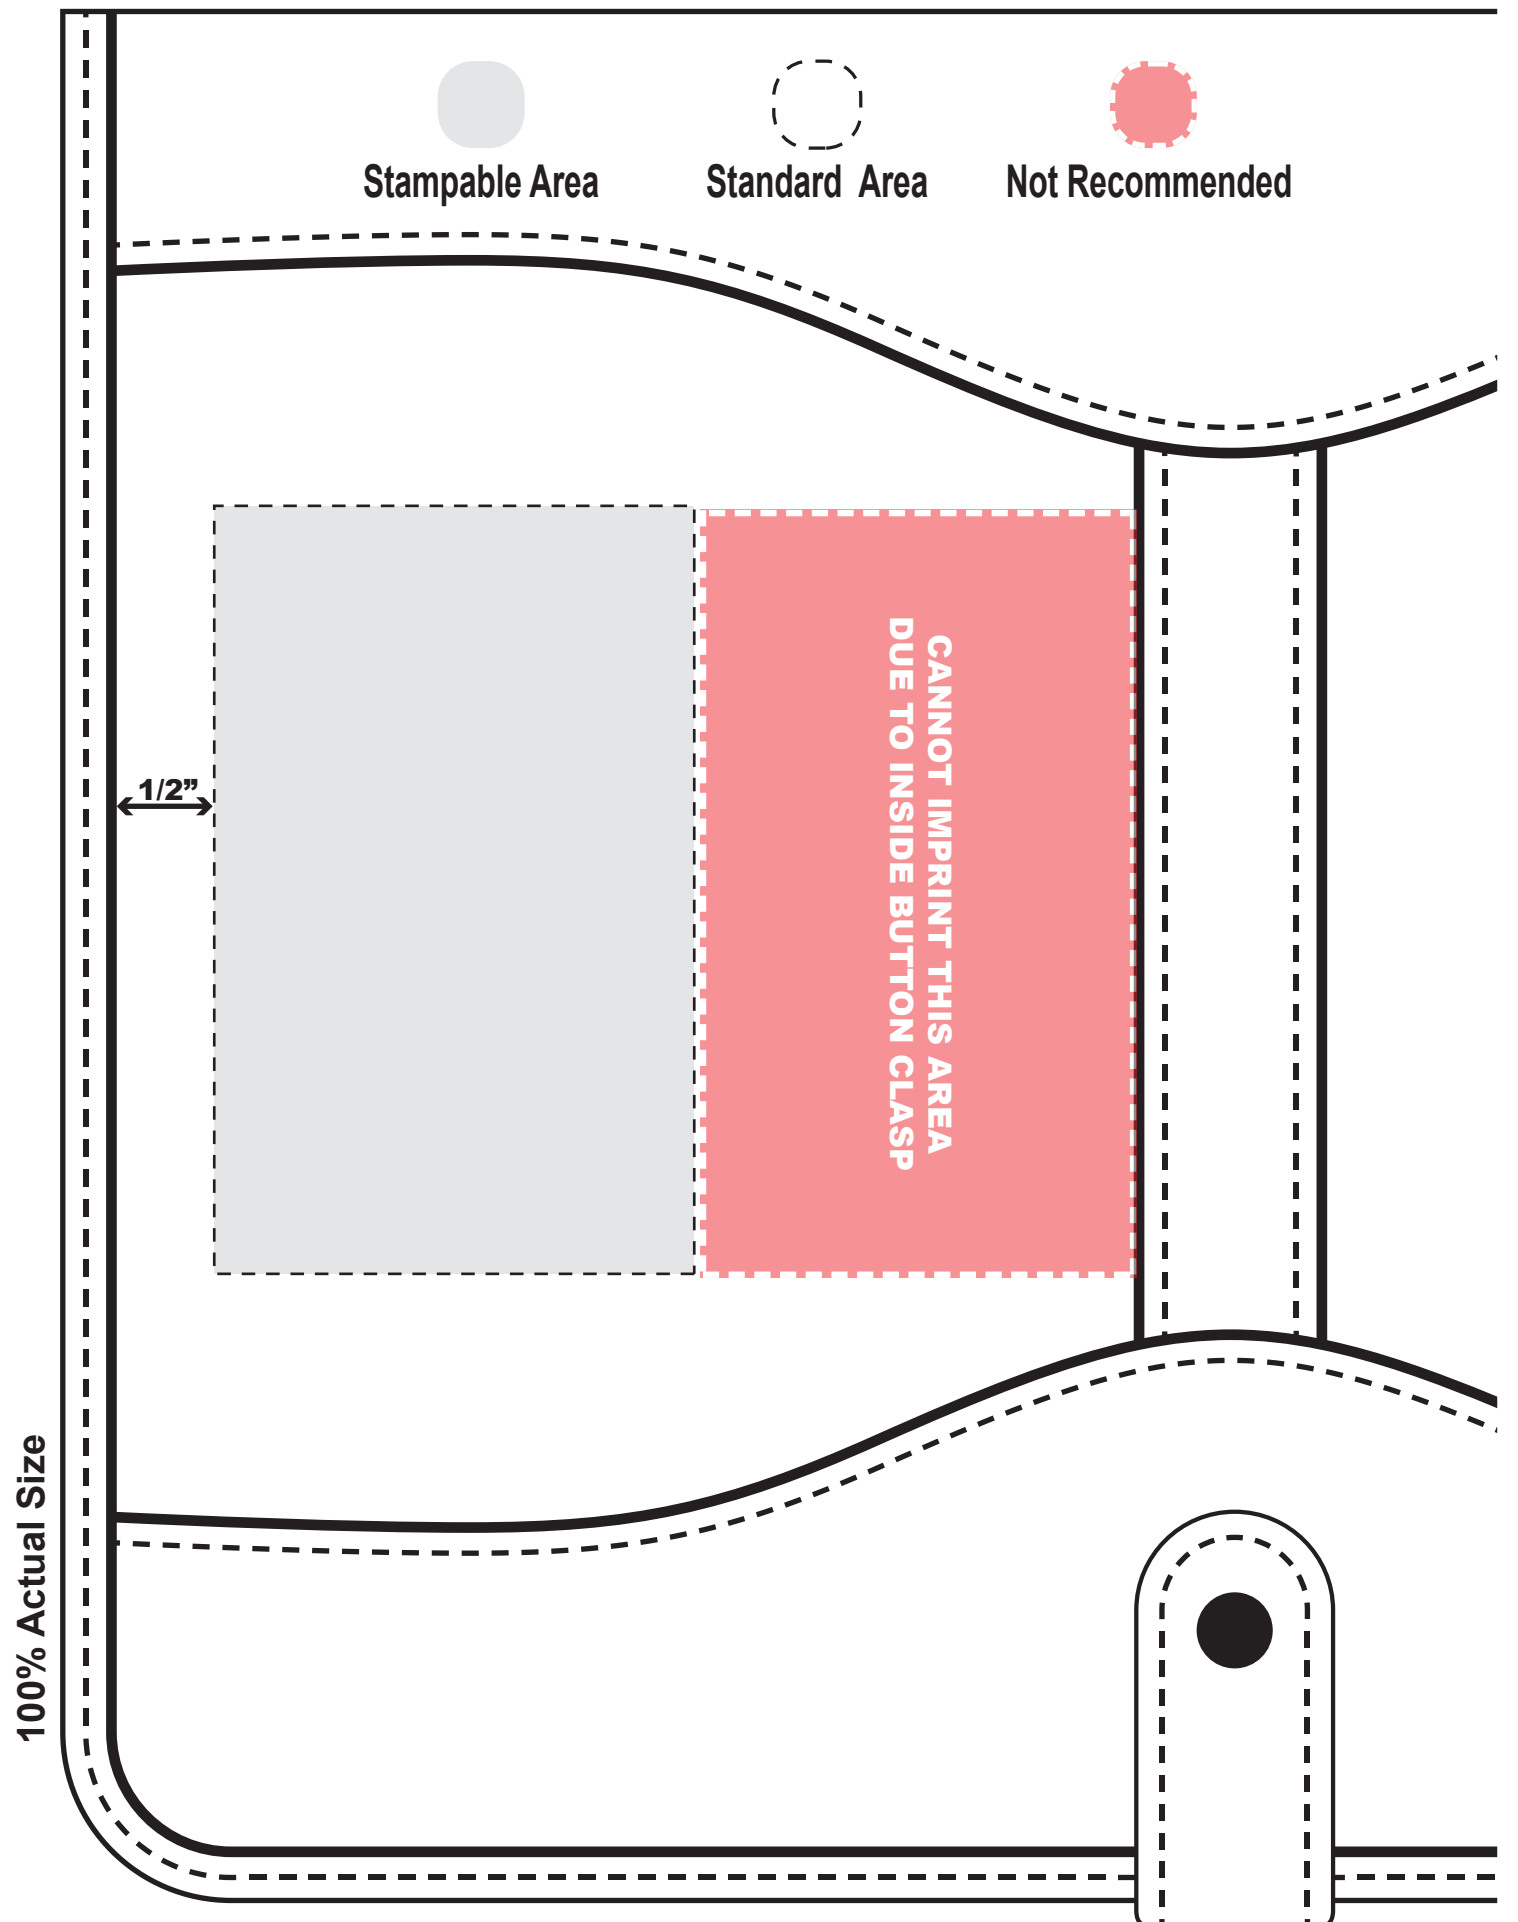

DEBOSS

VIRTUAL CONCEPT OF FINAL PRODUCT
This gives a general idea of finished product and may vary.

This Product May Blemish
Blemish may appear as texture or distress where the plate comes into contact with the material and is out of our control.

Product Rotated 90* for Production

Item #: 6702
Color:
ORIGINAL ARTWORK HERE

ORDER: #####	Dashed Line For Imprint Area Only. Will Not Print.		HIGH DOLLAR CHECK BOX!
Repeat #:	Imprint Type: Deboss	Template Size: 4"W x 2.5"H	Proofing:
Artist:	Imprint Color: N/A	Imprint Size:	
Ship:			