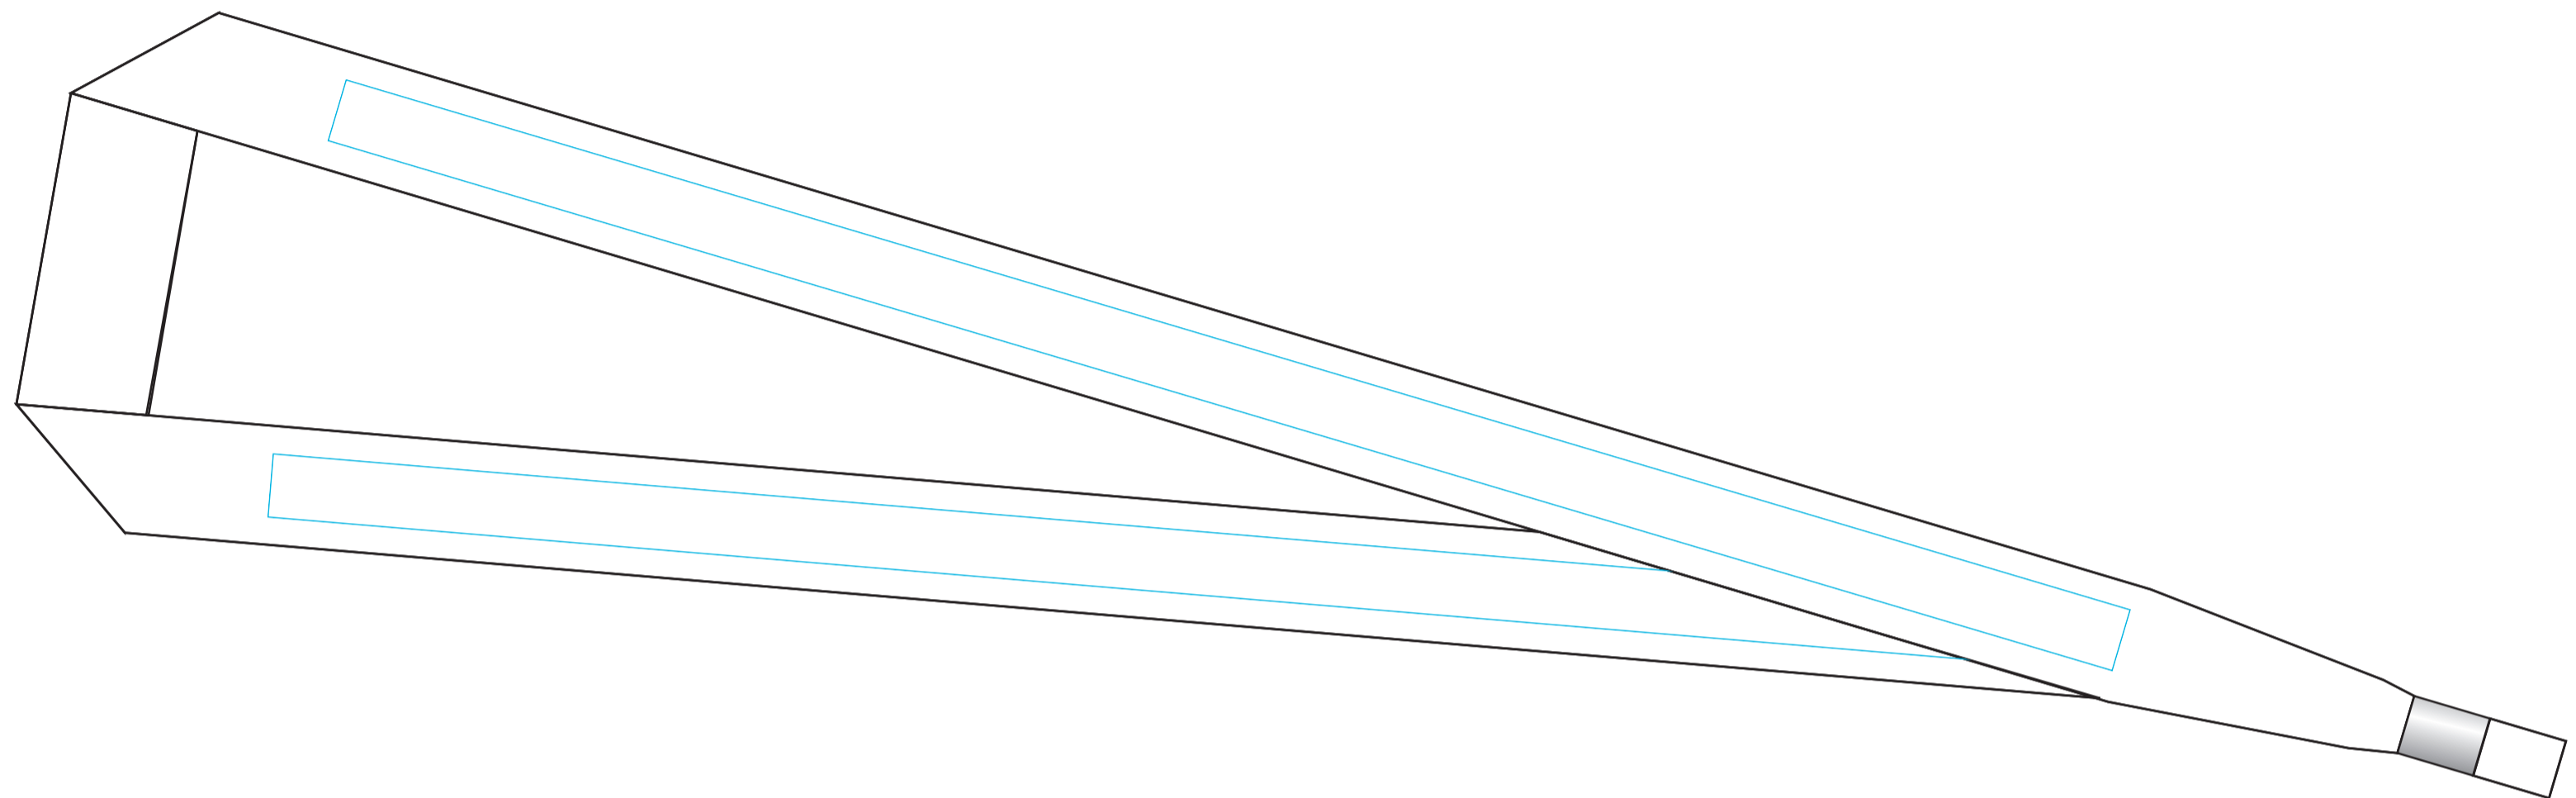

#P58

PMS COLORS: We print all artwork in process color (CMYK). All PMS colors will be converted and matched to their process color equivalents. To ensure your artwork prints as you expect, we request PMS values for all colors. If PMS values are not supplied we will print the artwork as it was sent in. We are not able to match PMS colors that are in gradients.

LANYARD LAYOUT POSITIONS - For Visual Reference Only

Design artwork on template below

Imprint artwork shown below:

Actual Size

Safe Area: 11.7369" W x 0.4"H

Art will print (Step and Repeat) on Lanyard as shown above

Lanyard

Safe Area

Art Guidelines

Minimums:

font size 8 pt:..... Sample

stroke/line weight 1pt:.....

Reverse (knock out) stroke / line weight 2 pt:.....

Reverse (knockout) fonts 10pt Bold, 12 pt Reg:

Sample

Sample

Dashed Line For Imprint Area Only, Will Not Print.

1" 0.5" 0"	Order #: Imprint Color: Item Color:	Item # : Lanyard-P58	Proofing:
------------------	---	----------------------	-----------